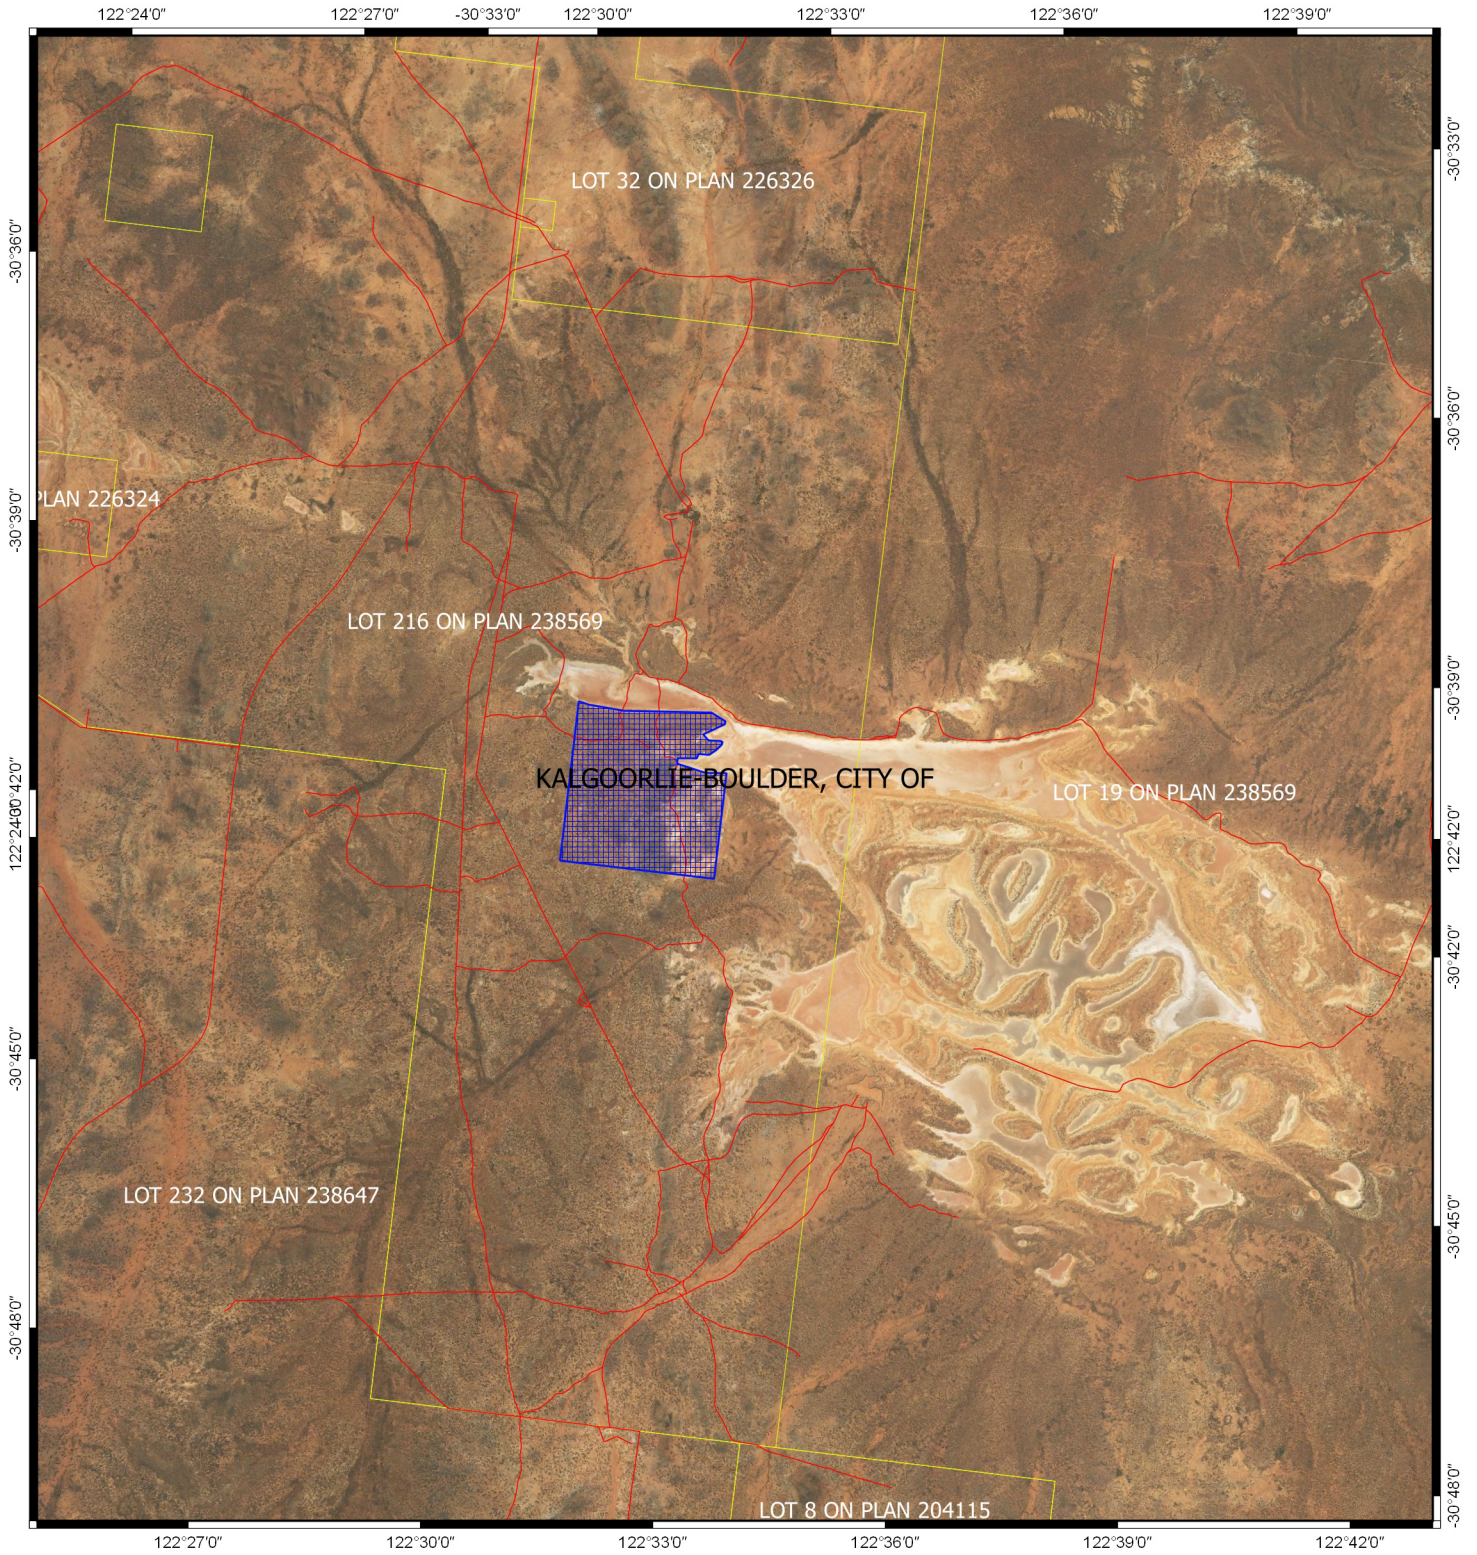

CPS 8375/1 - Map

Legend

 CPS areas applied to clear
base layers

 Local Government Authorities

 Road Centrelines

 Cadastre

 wa coast

Image

MGA 94
Geocentric Datum of Australia 1994

3000 0 3000 m

GOVERNMENT OF
WESTERN AUSTRALIA